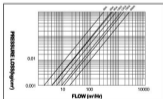

PVC / HIW-PVC / HT-PVC PIPE FITTING VALVE (管・配件・閥門)

BUTTERFLY VALVE Lever handle type

旋轉凡而(手把式)

BB300

Size: 2" - 8"

options: 8"(DN200) GEAR OPERATOR TYPE

MATERIALS OF CONSTRUCTION

No.	Parts	Pcs.	Materials	No.	Parts	Pcs.	Materials
1	Body	1	UPVC, PP, FPG, PVDF, CPVC	10	Restainer Cap	1	UPVC, PP, PVDF
2	Disc	1	UPVC, PP, FPG, PVDF, CPVC	11	Positioner	1	SUS304
3	Stem	1	SUS316, SUS316L, SUS304	12	Screw	1 (SUS304)	SUS304
4	Stem O-ring	2	EPDM, VITON	13	Handle	1	ABS
5	Washer	1	SUS304	14	Insulated Metal O-Handle	1	PC008
6	Seat	1	EPDM, VITON, NBR, HYDROLON	15	Nut	1	PVC COATED BRASS, SUS304
7	Disc O-ring(1)	1	EPDM, VITON	16	Handle Lever	1	SUS304
8	Disc O-ring(2)	1	EPDM, VITON	17	Spring	1	SUS304
9	Stem Retainer	1	SUS304	18	Set Pin	1	SS3M