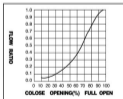

PVC / HIW-PVC / HT-PVC PIPE FITTING VALVE (管・配件・閥門)

BUTTERFLY VALVE Lever handle type

旋轉凡而(手把式)

BB300

Size: 2" - 8"

options: 8"(DN200) GEAR OPERATOR TYPE

MATERIALS OF CONSTRUCTION

No.	Parts	Pcs.	Materials	No.	Parts	Pcs.	Materials
1	Body	1	UPVC, PP, FPG, PVDF, CPVC	10	Restainer Cap	1	UPVC, PP, PVDF
2	Disc	1	UPVC, PP, FPG, PVDF, CPVC	11	Positioner	1	SUS304
3	Stem	1	SUS316, SUS316L, SUS304	12	Screw	1 (SUS304)	SUS304
4	Stem O-ring	2	EPDM, VITON	13	Handle	1	ABS
5	Washer	1	SUS304	14	Insulated Metal O-Handle	1	PC008
6	Seat	1	EPDM, VITON, NBR, HYDROLON	15	Nut	1	PVC COATED BRASS, SUS304
7	Disc O-ring(1)	1	EPDM, VITON	16	Handle Lever	1	SUS304
8	Disc O-ring(2)	1	EPDM, VITON	17	Spring	1	SUS304
9	Stem Retainer	1	SUS304	18	Set Pin	1	SS3M