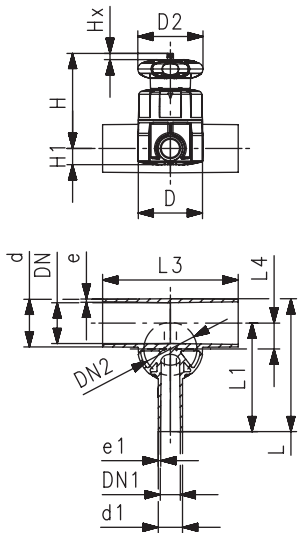

Type 519 Zero Static

d	d1	DN	DN1	DN2	D	D2	L(5)	L1	L3	L4	H	Hx
20	20	15	15	15	65	65	117	96	162	12	75	7
25	20	20	15	20	80	65	133	108	162	16	80	10
25	25	20	20	20	80	65	133	108	162	16	80	10
32	20	25	15	20	80	65	142	120	162	19	84	10
32	25	25	20	20	80	65	142	120	162	19	84	10
32	32	25	25	25	88	87	145	120	160	19	107	13
40	20	32	15	25	88	87	149	128	180	23	115	13
40	25	32	20	25	88	87	149	128	180	23	115	13
40	32	32	25	25	88	87	149	128	180	23	115	13
40	40	32	32	25	88	87	174	153	180	23	115	13
50	20	40	15	20	80	65	160	134	180	27	97	10
50	25	40	20	25	88	87	160	134	180	28	120	13
50	32	40	25	25	88	87	160	134	180	28	120	13
50	40	40	32	50	144	135	209	169	209	33	164	25
50	50	40	40	50	144	135	209	169	209	33	164	25
63	20	50	15	20	80	65	177	144	180	33	104	10
63	25	50	20	25	88	87	177	144	180	35	127	13
63	32	50	25	25	88	87	177	144	180	35	127	13
63	40	50	32	50	144	135	225	192	220	39	170	25
63	50	50	40	50	144	135	225	192	220	39	170	25
63	63	50	50	50	144	135	225	192	220	39	170	25
90	20	80	15	25	88	87	205	159	190	47	140	13
90	25	80	20	25	88	87	205	159	190	47	140	13
90	32	80	25	25	88	87	205	159	190	47	140	13
90	50	80	40	50	144	135	254	207	250	51	184	25
90	63	80	50	50	144	135	254	207	250	51	184	25
110	20	100	15	25	88	87	227	171	190	56	149	13
110	25	100	20	25	88	87	227	171	190	56	149	13
110	32	100	25	25	88	87	227	171	190	56	149	13
110	50	100	40	50	144	135	276	219	250	60	194	25
110	63	100	50	50	144	135	276	219	250	60	194	25

Legend

- L(1) PVC & CPVC socket union
- L(2) PVC & CPVC NPT
- L(3) Union with fusion socket
- L(4) Union with butt fusion spigot
- L(5) Butt fusion spigot
- L(6) PVC & CPVC metric spigot
- L(7) Socket fusion spigot
- L(8) ANSI flanged

All data in millimeter [mm] unless otherwise indicated