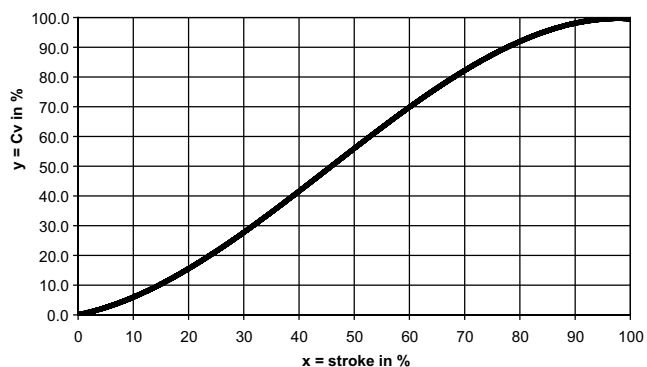

Flow Characteristics

Type 514-517