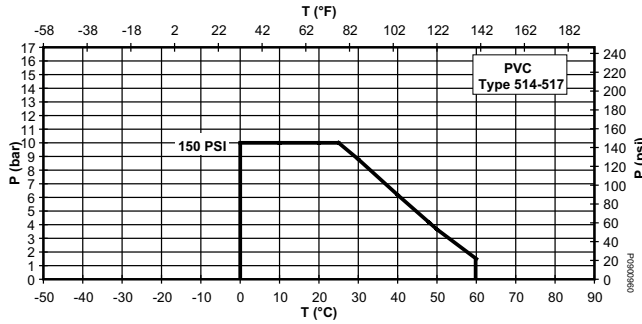

All data in millimeter [mm] unless otherwise indicated

Technical Data Diaphragm Valves

Pressure/Temperature Charts

The following pressure/temperature charts are based on a lifetime of 25 years with water or similar media.

P = Permissible pressure in bar, psi
T = Temperature in °C, °F

240 PSI - PN 16 (black bonnet) version for water use only, please contact factory for use with other applications.

ABS

PP

PVC

PVDF

CPVC

Flow Characteristics