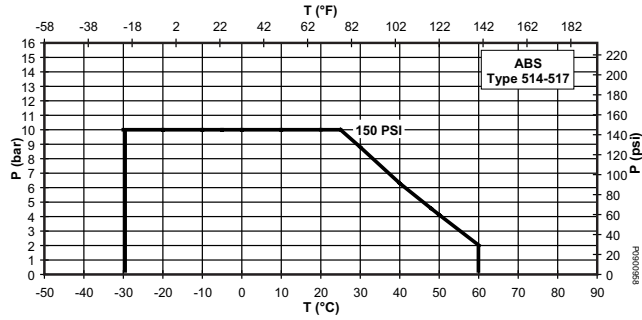

Technical Data Diaphragm Valves

Pressure/Temperature Charts

The following pressure/temperature charts are based on a lifetime of 25 years with water or similar media.

P = Permissible pressure in bar, psi
T = Temperature in °C, °F

240 PSI - PN 16 (black bonnet) version for water use only, please contact factory for use with other applications.

ABS