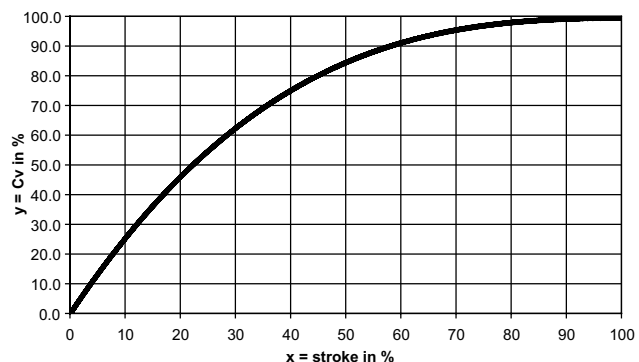

Type 519

Cv Values

The Cv values for each intermediate valve position can be determined by using the flow value characteristic and the Cv 100 values.

Type 514-517

d [mm]	Inch	Cv
20	1/2	8.4
25	3/4	18.3
32	1	32.5
40	1 1/4	51.3
50	1 1/2	85.3
63	2	116.8

Type 519

d [mm]	d1 [mm]	Cv
20	20	3.9
25	20	6.0
25	25	8.0
32	20	5.4
32	25	7.1
32	32	15.6
40	20	5.7
40	25	8.0
40	32	10.3
40	40	12.6
50	20	5.8
50	25	10.8
50	32	13.9
50	40	35.4
50	50	45.1
63	20	5.7
63	25	10.1
63	32	12.4
63	40	31.8
63	50	41.2
63	63	50.5
75	40	15.5
75	50	44.9
75	63	54
90	20	5.7
90	25	7.2
90	32	9
90	50	43.6
90	63	48.7
110	20	5.5
110	25	7.2
110	32	9.2
110	50	42.3
110	63	46.3