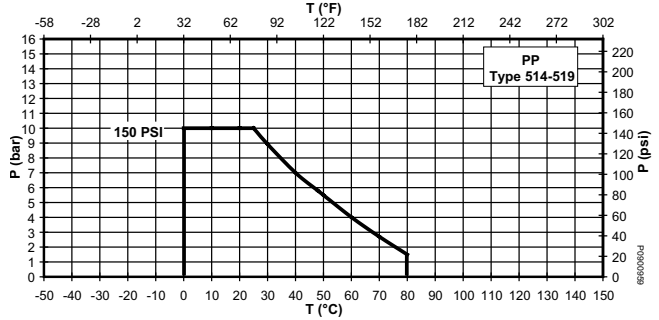

All data in millimeter [mm] unless otherwise indicated

Technical Data Diaphragm Valves

Pressure/Temperature Charts

The following pressure/temperature charts are based on a lifetime of 25 years with water or similar media.

P = Permissible pressure in bar, psi
T = Temperature in °C, °F

240 PSI - PN 16 (black bonnet) version for water use only, please contact factory for use with other applications.

ABS

PP

PVC

PVDF

CPVC

Flow Characteristics