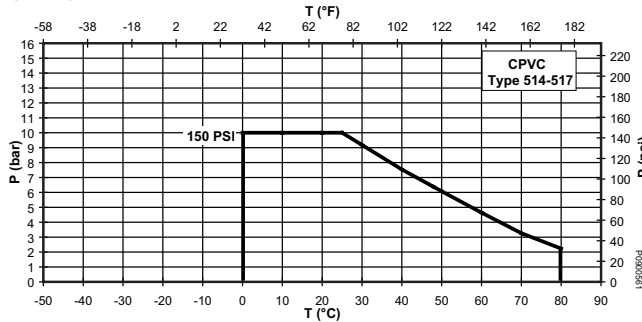

All data in millimeter [mm] unless otherwise indicated

Technical Data Diaphragm Valves

Pressure/Temperature Charts

The following pressure/temperature charts are based on a lifetime of 25 years with water or similar media.

P = Permissible pressure in bar, psi
T = Temperature in °C, °F

240 PSI - PN 16 (black bonnet) version for water use only, please contact factory for use with other applications.

ABS

PP

PVC

PVDF

CPVC

Flow Characteristics