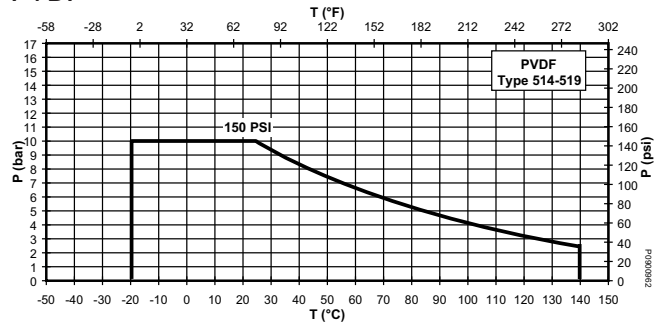

All data in millimeter [mm] unless otherwise indicated

Technical Data Diaphragm Valves

Pressure/Temperature Charts

The following pressure/temperature charts are based on a lifetime of 25 years with water or similar media.

P = Permissible pressure in bar, psi
T = Temperature in °C, °F

240 PSI - PN 16 (black bonnet) version for water use only, please contact factory for use with other applications.

ABS

PP

PVC

PVDF

CPVC

Flow Characteristics